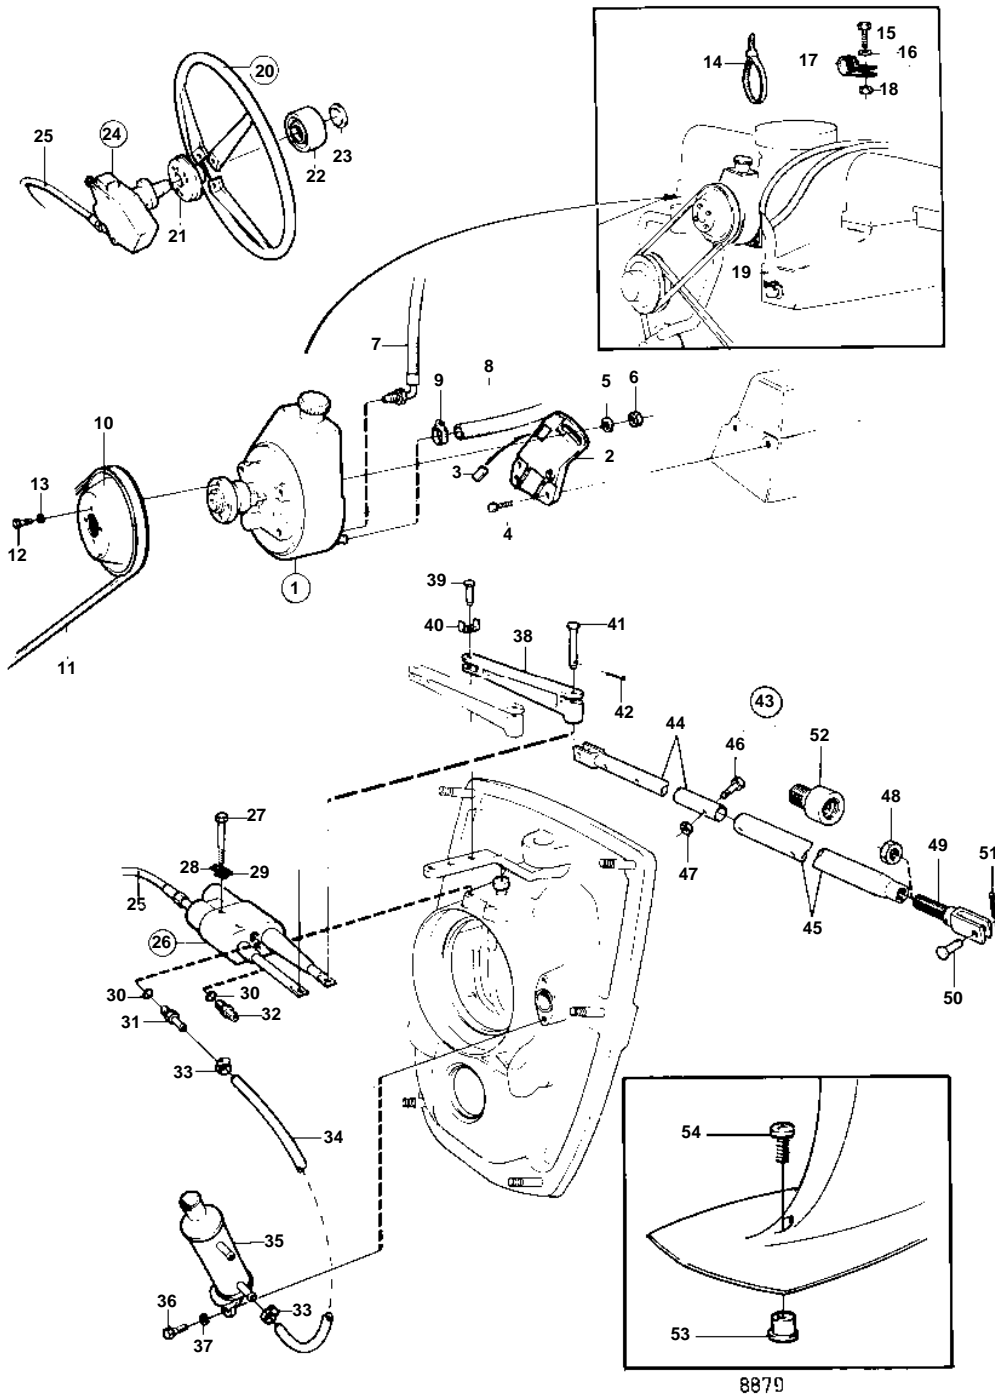

AQ311A

AQ311A

REF	PART NO.	QTY	DESCRIPTION	SEE SEC.	NOTES
1	855860	1	Power steering pump		
				060-0290	
2	855847	1	Bracket		
3	855868	1	Support		
4	955535	3	Screw		
5	11975	2	Washer		
6	971089	2	Lock nut		(963107)
7	855270	1	Hose		EARLY TYPE
	853454	1	Hose		LATE TYPE
8	838311	X	Hose		L = 1800 MM
9	961664	1	Hose clamp		
10	855353	1	Pulley		
11	967111	1	V-belt		L = 1025 MM SERIAL NO 64997-
12	955293	4	Screw		
13	941907	4	Spring washer		
14	948210	X	Strip clamp		
15	955512	1	Screw		
16	955893	1	Washer		
17	949386	1	Clamp		
18	955825	1	Nut		
19	952970	X	Rubber hose		L = 500 MM
20	850936	1	Steering wheel		
21	828943	1	· Steering wheel pad		
22	850938	1	· Steering wh emblem		
23	853160	1	· Lock washer		
24	850809	1	Steering head		
				060-0300	
25	853185	X	Steering cable		L = 3000 MM
	850811	X	Steering cable		L = 3300 MM
	853188	X	Steering cable		L = 3750 MM
	853189	X	Steering cable		L = 4000 MM
	853190	X	Steering cable		L = 4250 MM
	850815	X	Steering cable		L = 4500 MM
	850816	X	Steering cable		L = 4800 MM
	853193	X	Steering cable		L = 5000 MM
	853194	X	Steering cable		L = 5500 MM
	853195	X	Steering cable		L = 6000 MM
	828866	X	Steering cable		L = 6750 MM
	853287	X	Steering cable		L = 7900 MM
	853288	X	Steering cable		L = 8500 MM
26	852741	1	Steering cylinder		
	853307		Repair kit		
27	968247	2	Screw		
28	853254	2	Striker plate		
29	941908	2	Spring washer		
30	958226	2	O-ring		
31	946152	1	Nipple		
32	957031	1	Nipple		
33	961664	3	Hose clamp		
34	838311	X	Hose		L = 500 MM
35	838482	1	Oil cooler		
36	955515	2	Screw		
37	941906	2	Spring washer		
38	852787	1	Link rod		
39	913158	1	Clevis pin		
40	853160	1	Lock washer		
41	852789	1	Clevis pin		
42	907856	2	Cotter pin		
43	828913	1	Link stay		
44	828892	1	· Tube		
45	828893	1	· Tube		
46	970951	2	· Screw		(955321)